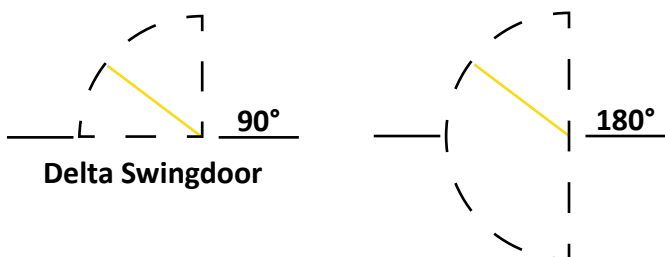

SWINGDOOR JULIET

Material Properties

| | |
|---------------------|--------------------|
| Chemical Resistance | high- ISO/TR 10358 |
| Temperature Range | -10° up to + 50° |
| Deflection zone | 250 mm |

Environment

| | |
|----------------------------------|-------|
| CO ₂ / m ³ | 20 kg |
| Recyclability | 100% |

Other

Standard Warranty 5 years

| Art. No. | Description | Weight |
|---------------|--|---------|
| DFJU-DA800-A | Width 800 mm | 6,3 kg |
| DFJU-DA1000-A | Width 1000 mm | 6,7 kg |
| DFJU-DA1200-A | Width 1200 mm | 7,1 kg |
| DFJU-DA1500-A | Width 1500 mm with wheel | 9,3 kg |
| DFJU-DA1750-A | Width 1750 mm with wheel | 9,8 kg |
| DFJU-DA2000-A | Width 2000 mm with wheel | 10,8 kg |
| DFJU-HI-A | Juliet door hinge set, Version A | |
| 72557 | d-flexx Juliet stickerpack 12 pcs Green & yellow | |

Article description Juliet door hinge set
Item number DFJU-HI-A
EAN 4250912396722
Customs tariff number 39269097

Height 200 mm
Width 225 mm
Length 300 mm
Diameter
Deflection zone See post

Net weight 1,3 kg
Material Steel
Color Black
Indoor use Yes
Outdoor use Yes
Boreholes
Fixing

Height 662 mm
Width 225 mm
Length 800 mm
Diameter
Deflection zone See post

Net weight 6,3 kg
Material Polyethylene
Color Yellow (like RAL 1018 traffic yellow) / black
Indoor use Yes
Outdoor use Yes
Boreholes 4